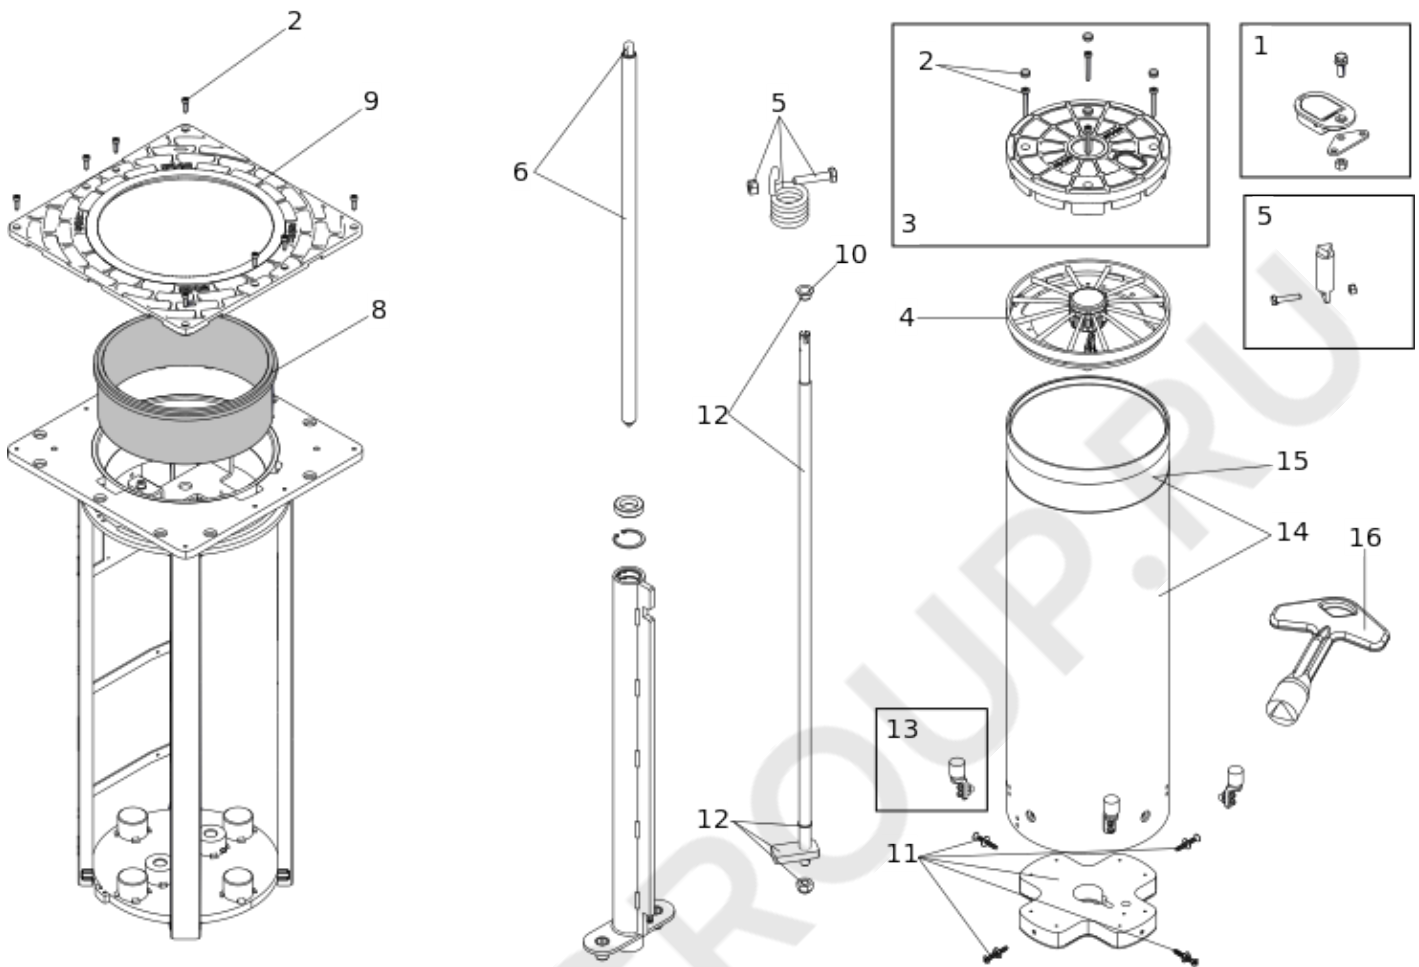

J275 SA H600

Pos.	Code	EAN	Quantity	Replacement code	Description	Salable
1	63000229	8055195029680	1		J275SA RELEASE DEVICE GROUP	yes
2	63003396	8055195061710	1		J275 ACCESSORIES (2020)	yes
3	63003395	8055195061703	1		J275 SA/2K HEAD (RILSAN)	yes
4	63000594	8055195031331	1		J275 LED LAMP	yes
5	63003301	8055195057515	1		J275SA SRPING AND TRIANGULAR INTERFACE	yes
6	63000234	8055195029727	1		J275SA GAS SPRING GROUP	yes
8	63002255	8055195033175	1		TOP BUSH FOR J275HH	yes
9	63003393	8055195061697	1		COVER FOR J275 (RILSAN)	yes

Pos.	Code	EAN	Quantity	Replacement code	Description	Salable
10	7080495	8055195056068	1		BUSH FL.IGUS GFM-1214-10	yes
11	63000238	8055195029758	1		J275SA GUIDE CARRIAGE	yes
12	63000237	8055195029741	1		J275SA STEERING ROD GROUP	yes
13	63001586	8055195059274	4		J275 SEMI AUTOMATIC END STOP PUFFER	yes
14	63000906	8055195031973	1		CILINDER W/STICKER J275HA H600	yes
15	63000167	8055195029345	1		YELLOW REFLECTING STICKER FOR J275HA	yes
16	390084	8055195006735	1		Release keys kit (5 pcs)	yes