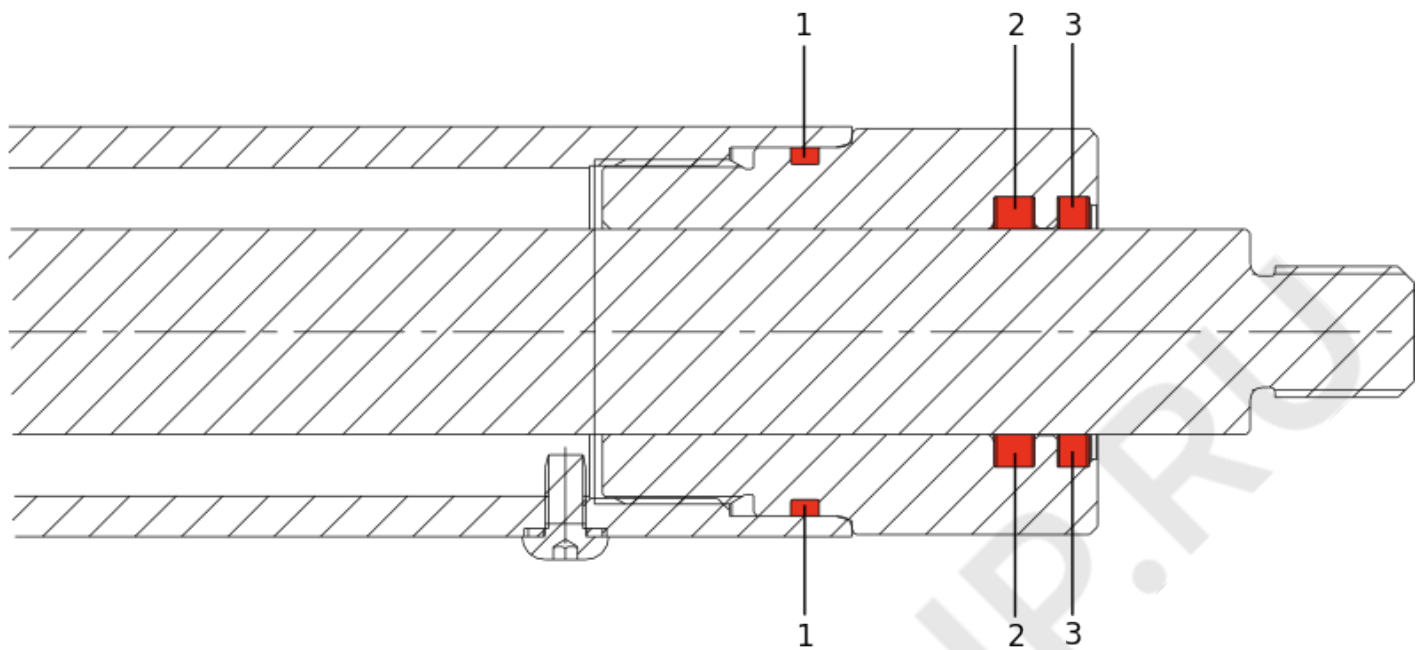

B680H CYLINDER SEALS

Pos.	Code	EAN	Quantity	Replacement code	Description	Salable
1	63000148	8055195029215	1		O-RING 2,62X39,34 NB70	yes
2	63000142	8055195029178	1		PARKER HL 2533 P5008 (25x33x4,5/5)	yes
3	63000143	8055195029185	1		PARKER A1 2025 P5008 (25x33x7/4)	yes