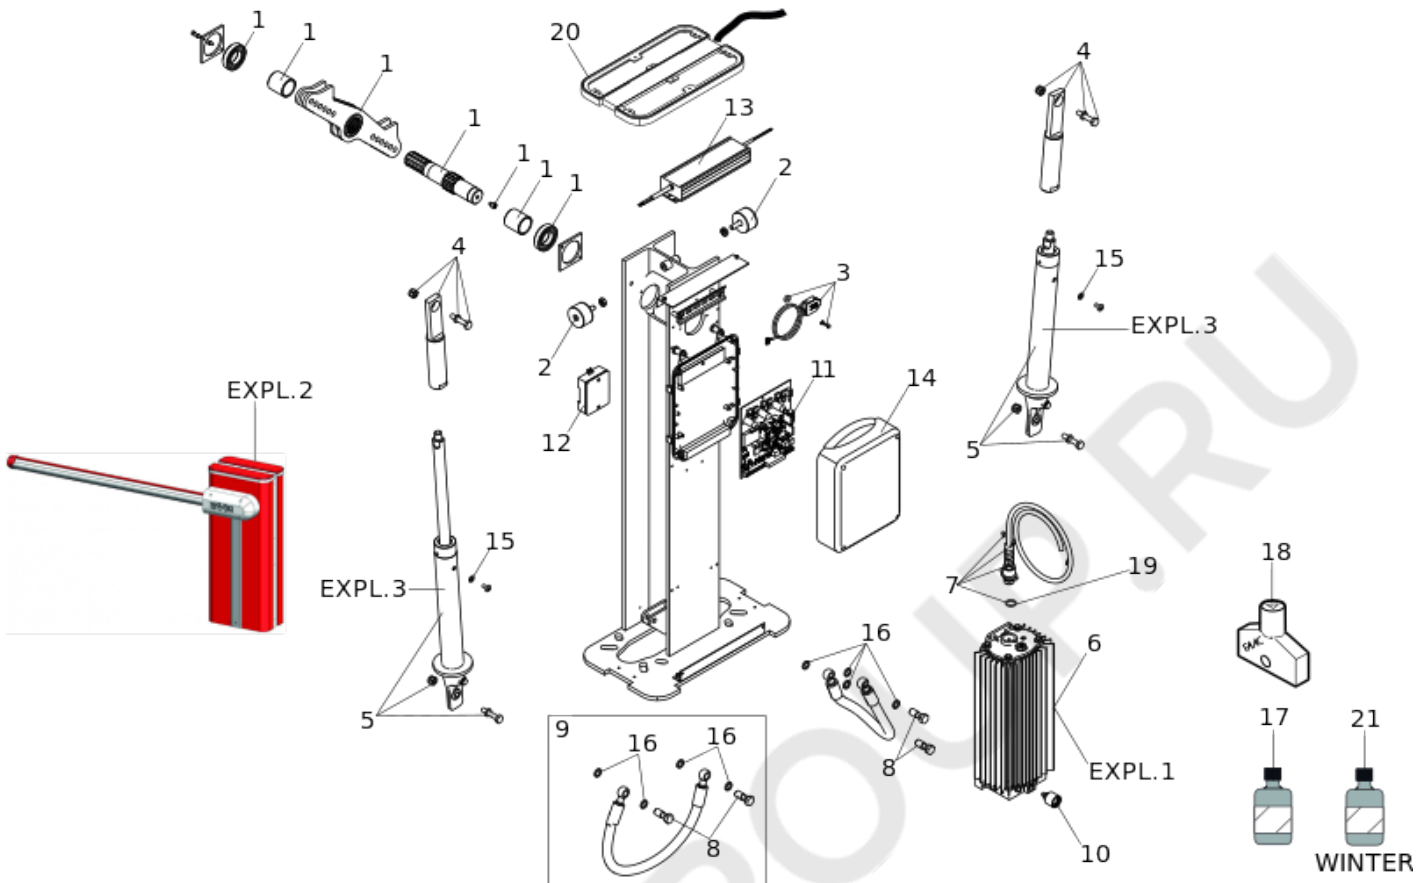

# B680H

Pos.	Code	EAN	Quantity	Replacement code	Description	Salable
1	63003306	8055195057560	1		B680H COMPLETE MOTION GROUP	yes
2	63000131	8055195029093	2		LIMIT ADJUSTMENT MX50-30BB FAAC	yes
3	63001009	8055195032253	1		B680H ENCODER GROUP UL/CSA	yes
4	63000109	8055195028959	2		FORK GROUP WITH JOINT	yes
5	63000133	8055195029116	2		B680H COMPLETE CYLINDER Ø25	yes
6	63000129	8055195029086	1		B680H HYDRAULIC UNIT	yes
7	63000113	8055195028973	1		KIT FEMALE CONNECTOR	yes
8	7110115	8055195023022	4		SW.G.RAM 750 CAP 1-8 KEY 13 H29,5	yes

Pos.	Code	EAN	Quantity	Replacement code	Description	Salable
9	63000112	8055195028966	2		FLEXIBLE PIPE GROUP OCC/OCC	yes
10	63003451	8055195063042	1		B680H RELEASE GROUP (2021)	yes
11	63003452	8055195063172	1		E680S BOARD	yes
12	63000214	8055195029604	1		CONNECTOR BLOCK BOX (XR2)	yes
13	63000119	8055195029017	1		B680H FEEDER GROUP	yes
14	63000139	8055195029161	1		B680H ELECTRIC BOX COVER	yes
15	7094145	8055195022704	2		400/003/4490 BONDED SEAL	yes
16	63003231	8055195043648	8		BONDED SEAL 1/8 GAS CENT. 89096 DICKTOMA	yes
17	714017	8055195010923	2		FAAC HP OIL LT.1	yes
18	713002	8055195010886	1		402 RELEASE KEY	yes
19	7090290015	8055195040227	1		O'RING SEAL 15,6X1,78	no
20	410033	8055195054446	1		B680H INTEGRATED LAMP	yes
21	714042	8055195063998	1		FAAC HP2 OIL - 160Kg/188	yes

Pos.	Code	EAN	Quantity	Replacement code	Description	Salable
9	7112065	8055195023084	1		OIL LEVEL PLUG WITH LEVEL INDIC. 620/640	yes

FAAC-GROUP.RU