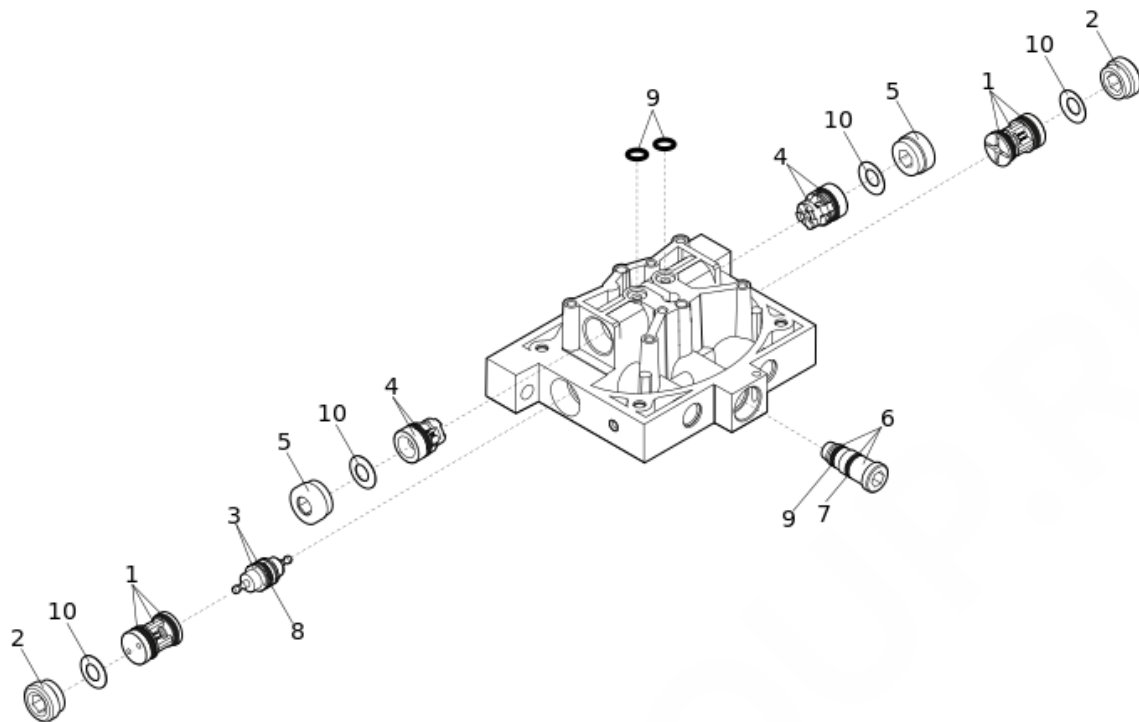

B680H DISTRIBUTION FLANGE

Pos.	Code	EAN	Quantity	Replacement code	Description	Salable
1	63000163	8055195029314	2		B680H BLOCK VALVE	yes
2	7049005	8055195022148	2		BRASS VALVE RETAINING RING NUT	yes
3	63003459	8055195063882	1		SWITCHING PISTON WITH O-RING (418748)	yes
4	4404065	8055195015713	2		SUCTION VALVE WITH SPRING	yes
5	7049135	8055195022186	2		VALOX VALVE RETAINING RING NUT	yes
6	63000432	8055195030587	1		B680H RELEASE VALVE GROUP	yes
7	7090030015	8055195040081	1		GASKET OR 6.75X1.78 (106)	yes