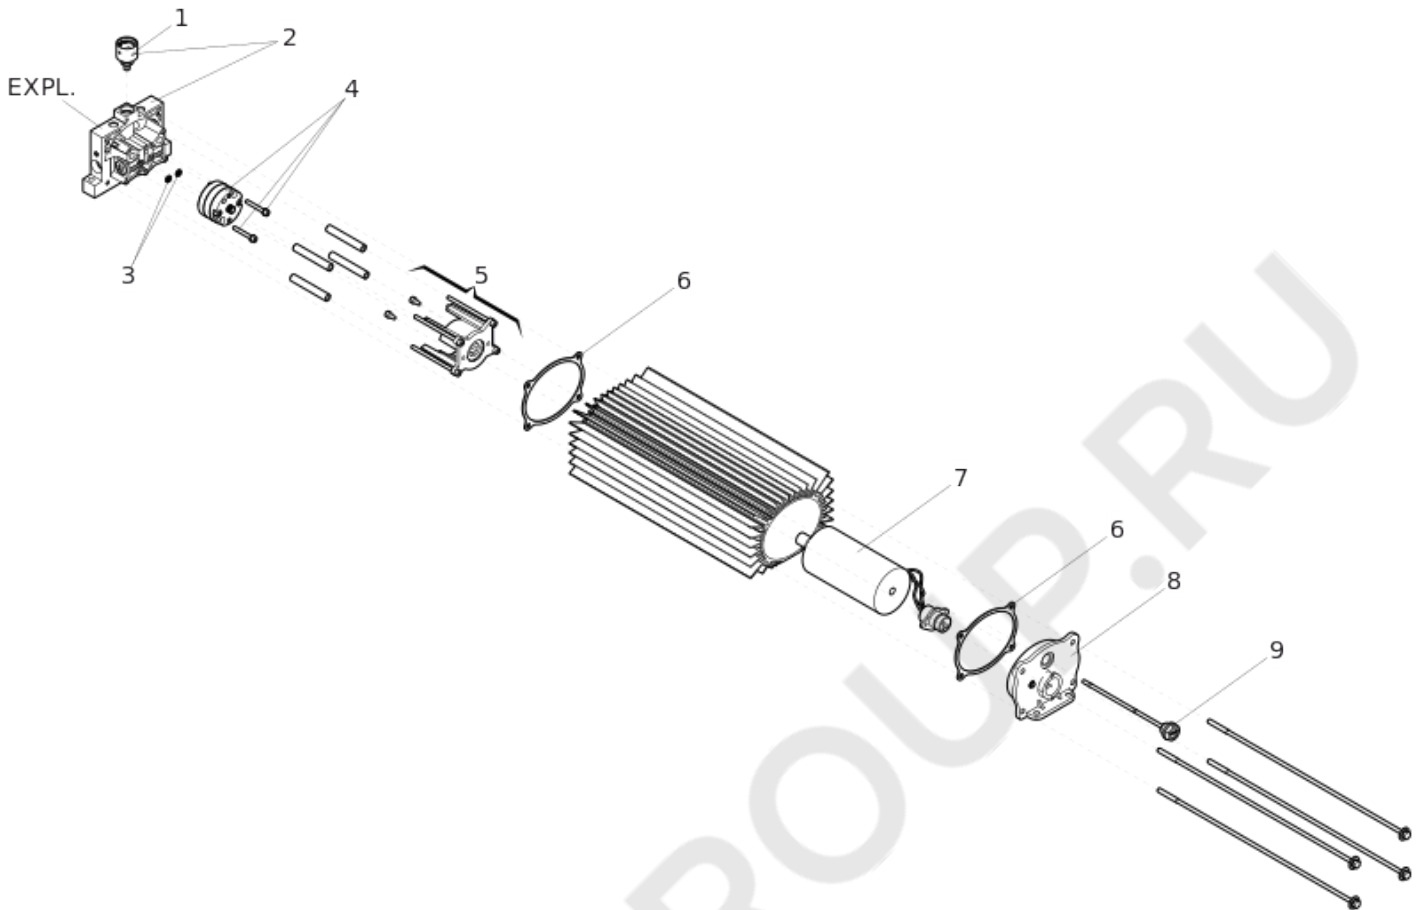

B680H HYDRAULIC UNIT

Pos.	Code	EAN	Quantity	Replacement code	Description	Salable
1	63003451	8055195063042	1		B680H RELEASE GROUP (2021)	yes
2	63000162	8055195029307	1		B680H DISTRIBUTION FLANGE GROUP	yes
3	7090010015	8055195040074	2		GASKET OR 4.48X1.78 (2018)	yes
4	63003333	8055195057805	1		S450H PUMP AND JOINT	yes
5	63000123	8055195029048	1		FLANGE INTERFACE MOTOR/PUMP	yes
6	63000154	8055195029246	2		FAAC B680 Gasket	yes
7	63000122	8055195029031	1		BRUSHLESS MOTOR GROUP	yes
8	63000124	8055195029055	1		RESERVOIR COVER GROUP	yes