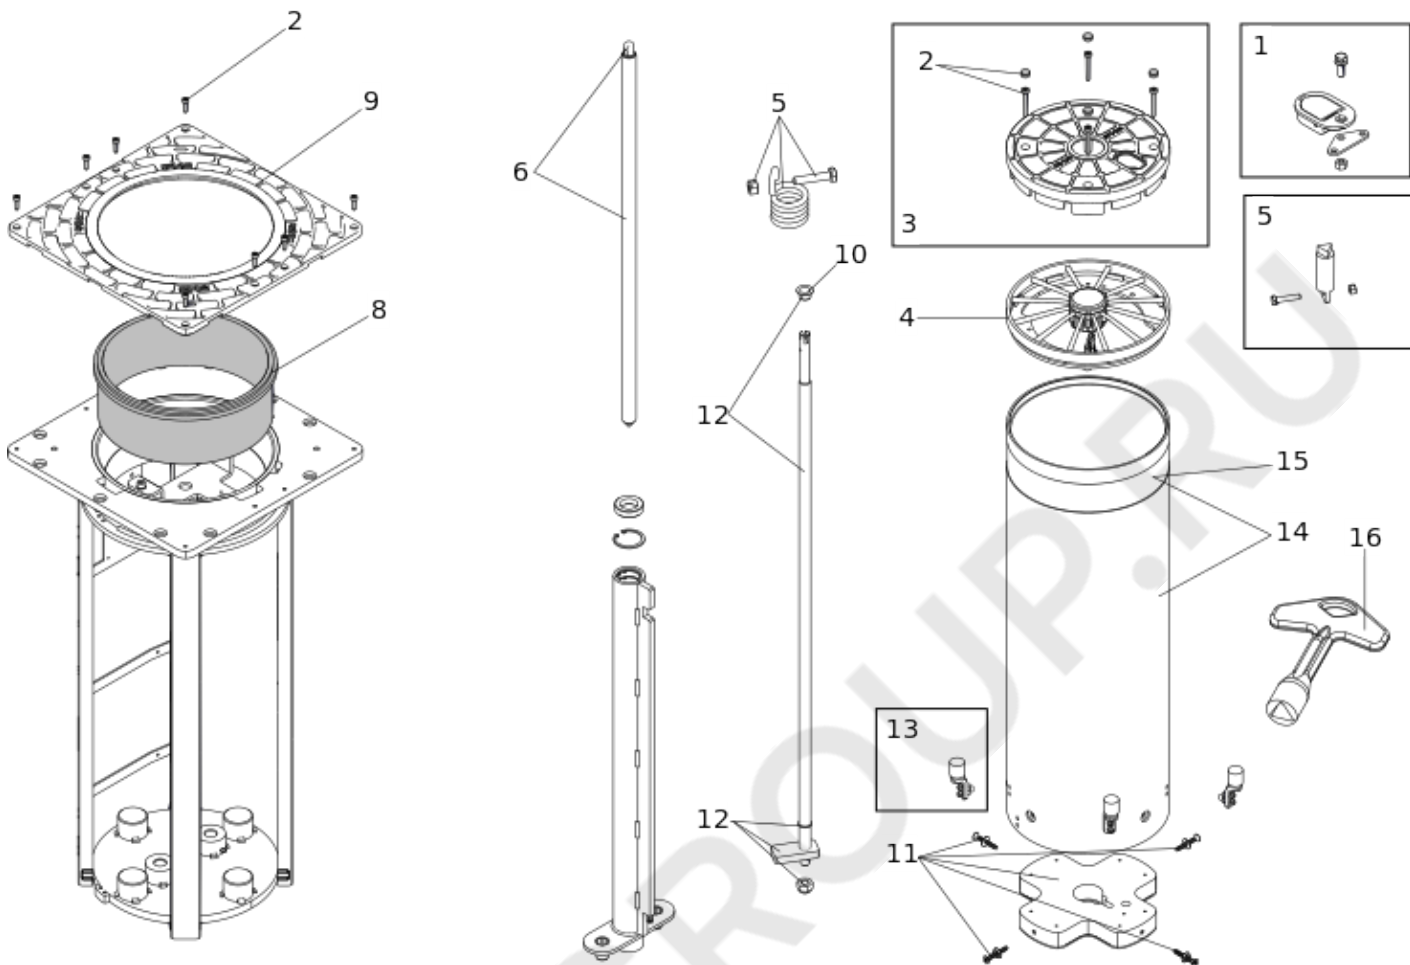

# J275 SA H600 INOX

Pos.	Code	EAN	Quantity	Replacement code	Description	Salable
1	63000229	8055195029680	1		J275SA RELEASE DEVICE GROUP	yes
2	63003396	8055195061710	1		J275 ACCESSORIES (2020)	yes
3	63003395	8055195061703	1		J275 SA/2K HEAD (RILSAN)	yes
4	63000594	8055195031331	1		J275 LED LAMP	yes
5	63003301	8055195057515	1		J275SA SRPING AND TRIANGULAR INTERFACE	yes
6	63000234	8055195029727	1		J275SA GAS SPRING GROUP	yes
8	63002255	8055195033175	1		TOP BUSH FOR J275HH	yes
9	63003393	8055195061697	1		COVER FOR J275 (RILSAN)	yes

Pos.	Code	EAN	Quantity	Replacement code	Description	Salable
10	7080495	8055195056068	1		BUSH FL.IGUS GFM-1214-10	yes
11	63000238	8055195029758	1		J275SA GUIDE CARRIAGE	yes
12	63000237	8055195029741	1		J275SA STEERING ROD GROUP	yes
13	63001586	8055195059274	4		J275 SEMI AUTOMATIC END STOP PUFFER	yes
14	63000916	8055195032017	1		CILINDER W/STICKER J275HA H600 INOX	yes
15	63000167	8055195029345	1		YELLOW REFLECTING STICKER FOR J275HA	yes
16	390084	8055195006735	1		Release keys kit (5 pcs)	yes